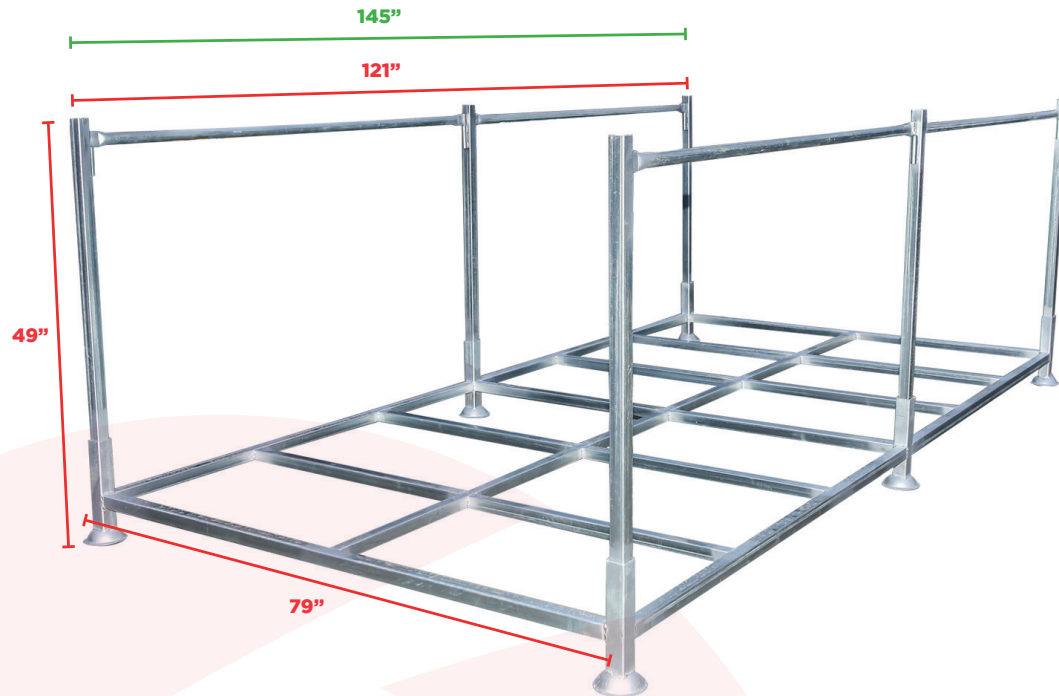

**WORK ZONE
SAFETY SERIES**

SOLLAGE TRANSPORT FENCE RACKS

Space-saving temporary fence racks, design to stack and transport up to 30 fence panels safely

SPECIFICATIONS

SKU	TPRACK
Sizes	6x10 = 121x79x49 - 1/4" 6x12 = 145x79x49 - 1/4"
Weight	150 lbs
Material	Steel
Finish	Galvanized

**SAFELY TRANSPORT UP TO
30 TEMP FENCE PANELS**

**STACKABLE RACKS
FOR MAXIMUM STORAGE
CAPACITY**

For safety purposes we
recommend to stack no more
than 2 units

**GALVANIZED FINISH TO
AVOID RUST AND INCREASE
DURABILITY**