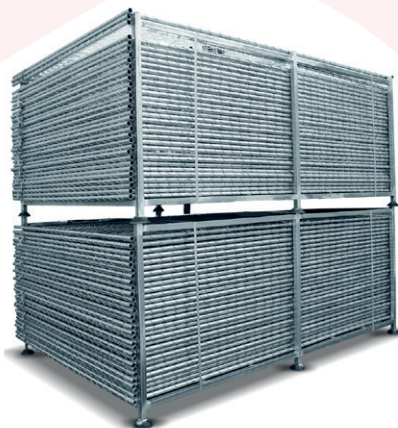

**WORK ZONE
SAFETY SERIES**

SOLLAGE TRANSPORT FENCE RACKS

Space-saving temporary fence racks, design to stack and transport up to 30 fence panels safely

SPECIFICATIONS

SKU	TPRACK
Sizes	6x10 = 121x79x49 - 1/4" 6x12 = 145x79x49 - 1/4"
Weight	150 lbs
Material	Steel
Finish	Galvanized

**SAFELY TRANSPORT UP TO
30 TEMP FENCE PANELS**

**STACKABLE RACKS
FOR MAXIMUM STORAGE
CAPACITY**

For safety purposes we
recommend to stack no more
than 2 units

**GALVANIZED FINISH TO
AVOID RUST AND INCREASE
DURABILITY**